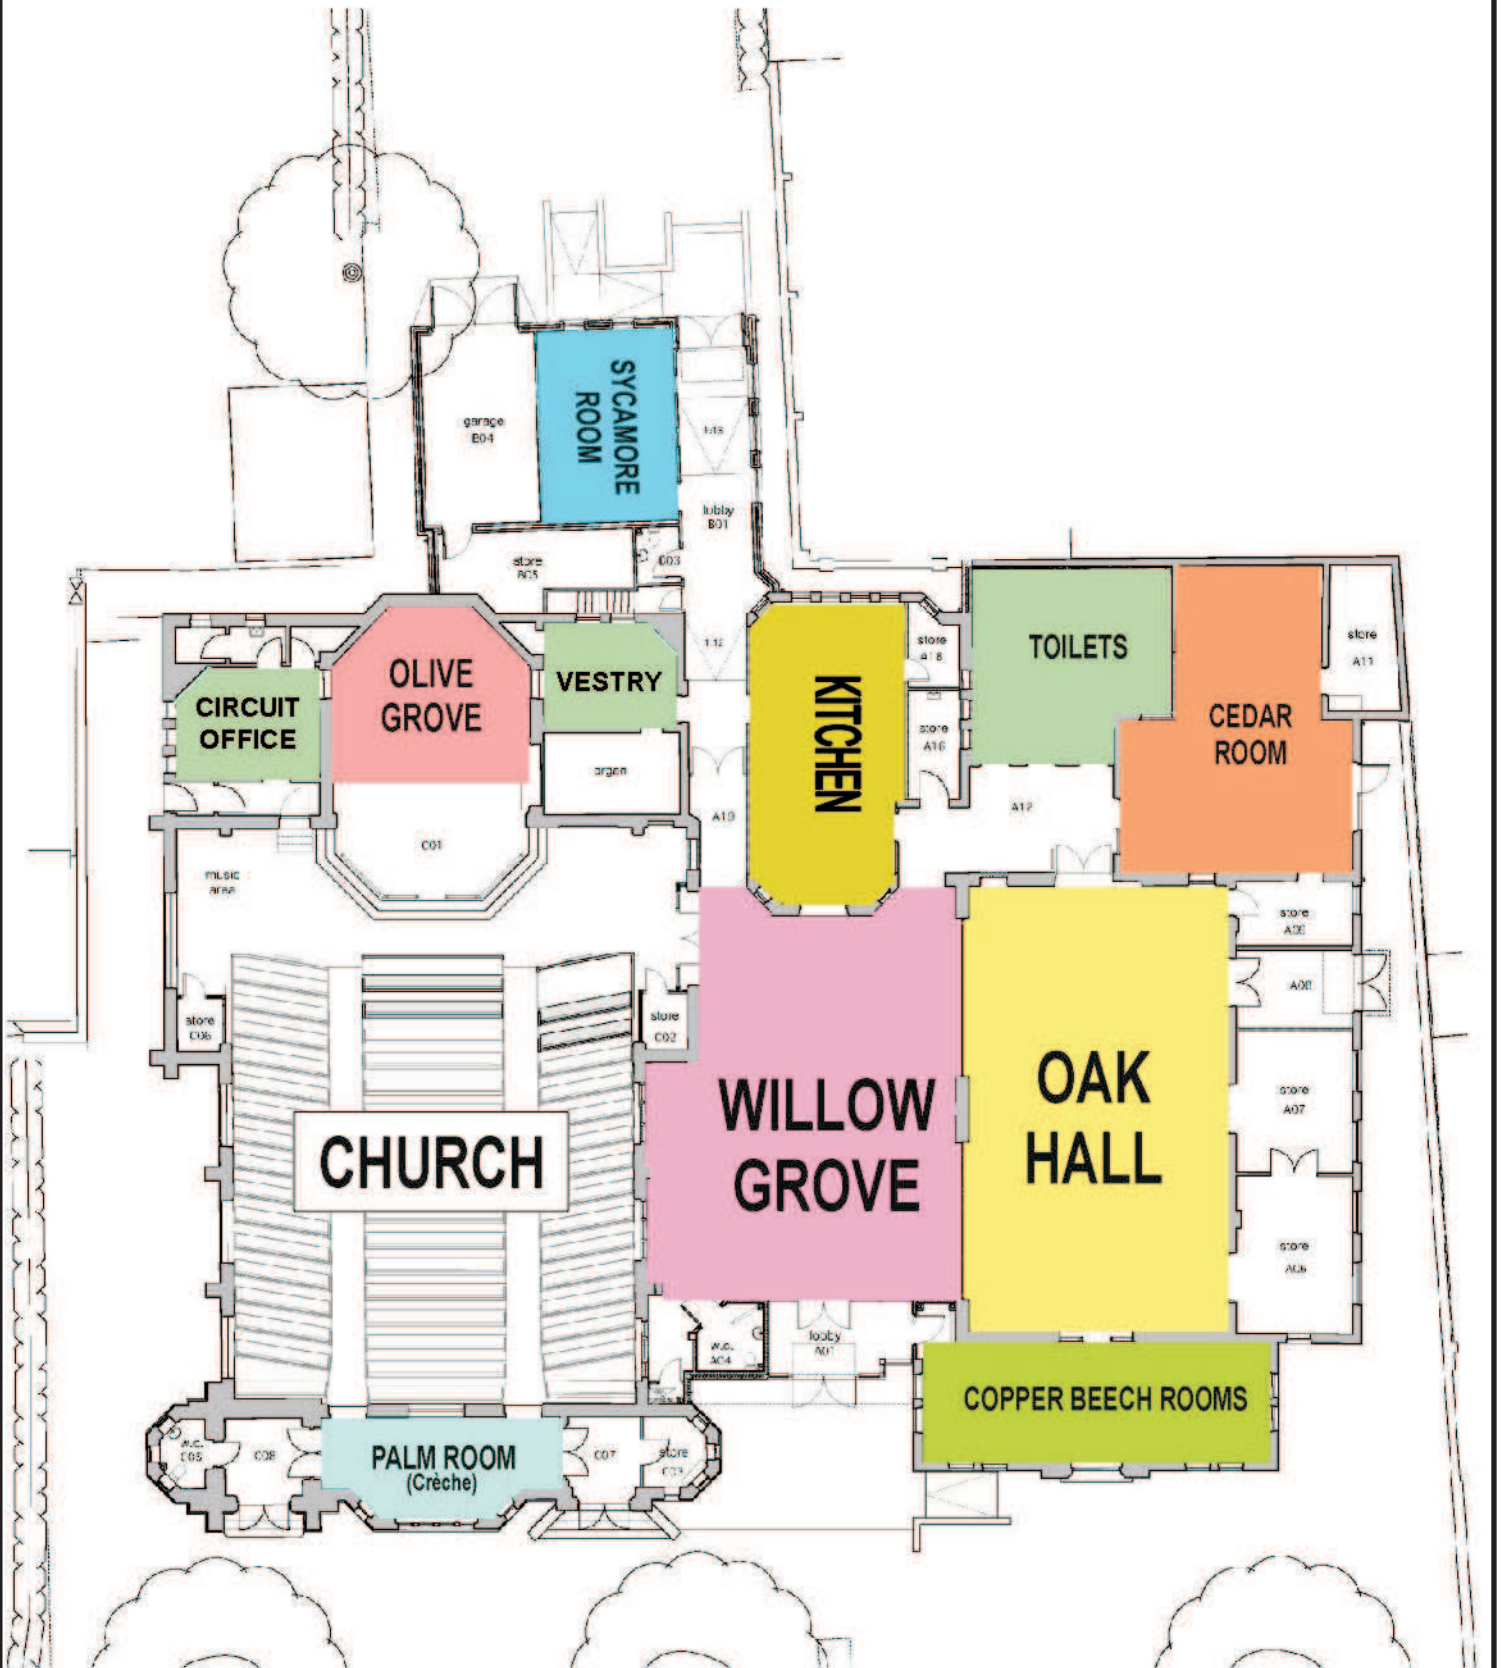

Fulwood Methodist Church Crossroads Centre

ROOM PLAN